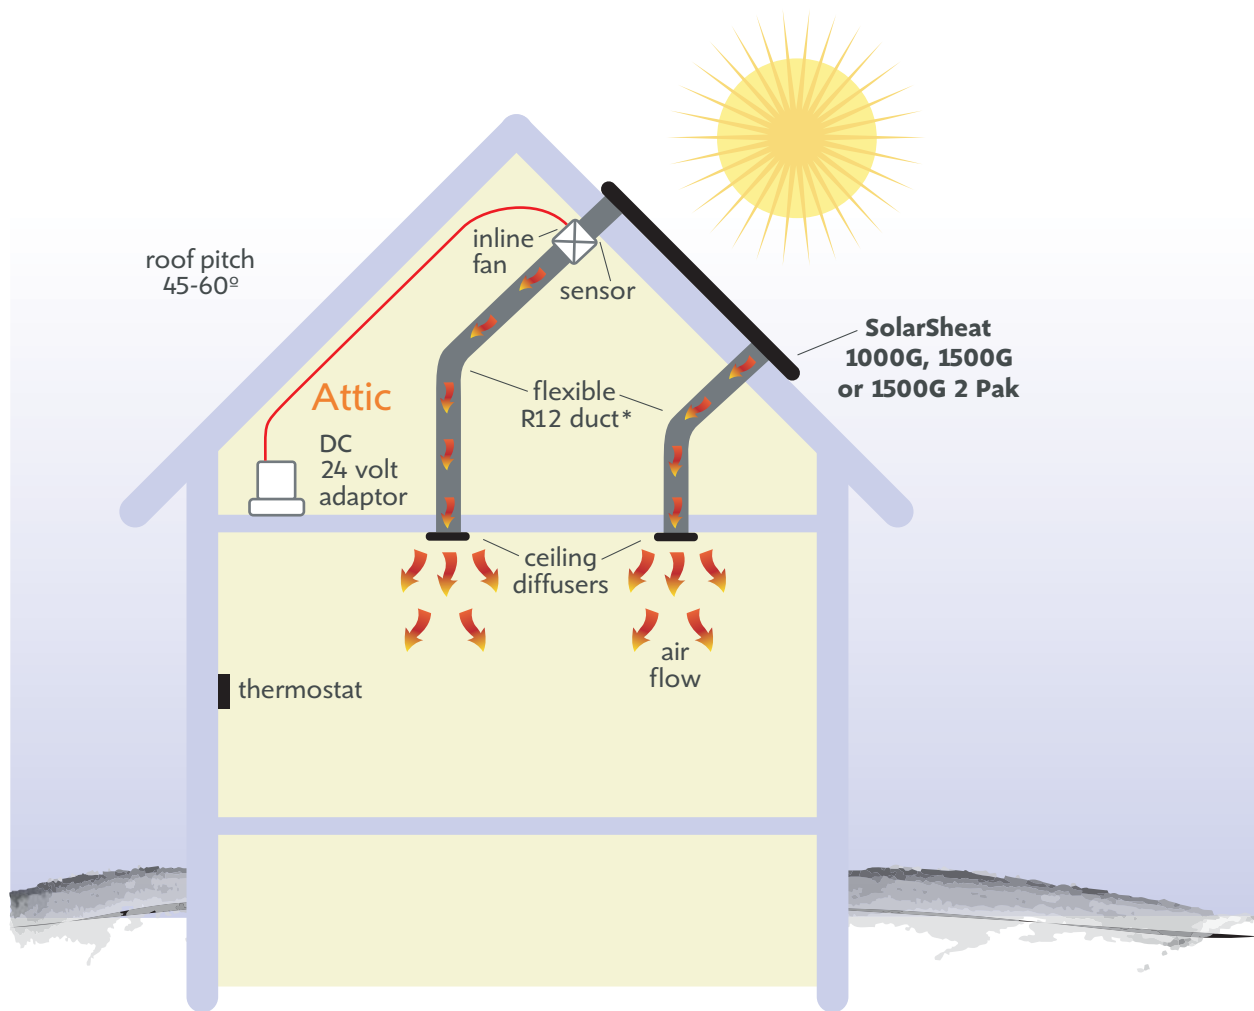

SolarSheat Attic Kit 1010

Use this kit where AC electricity is available. An inline DC fan is run with an AC/DC power adapter. The extra fan will aid in airflow where a large attic or extra duct work is required.

Parts List

- 2 ceiling diffusers
- 25' of insulated thermostat wire
- DC 5" fan with collars
- sensor 20°C / 70°F
- butt connectors
- DC 24 volt adapter
- schematic – wiring diagram

* possible to substitute insulated sheet metal duct