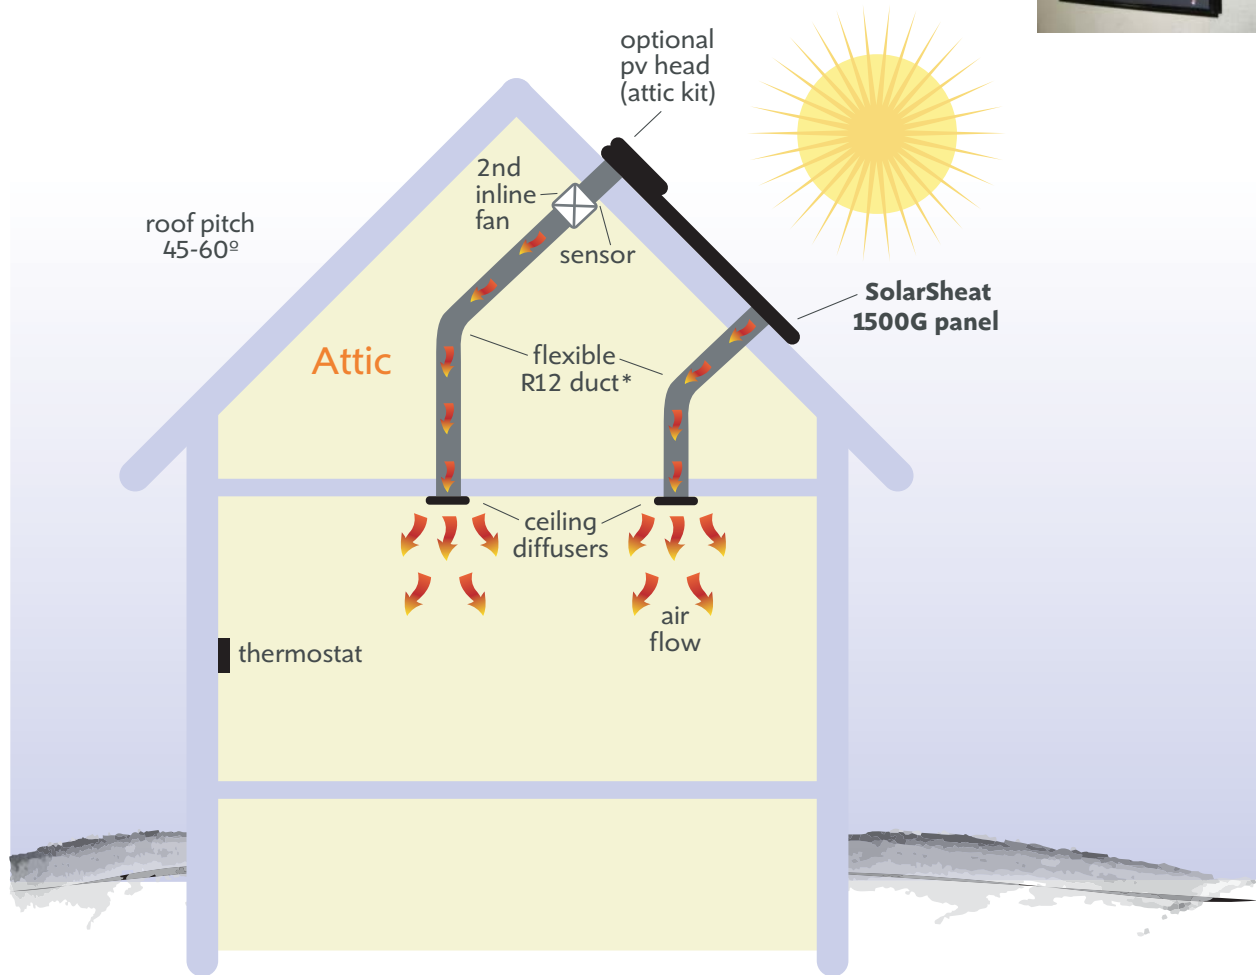

299 Applewood Crescent, Unit 4, Vaughan, Ontario L4K 4E7
tel: 905.669.2212 or 866.556.5504 www.yoursolarhome.com

© 2008. Your Solar Home Inc. All rights reserved.