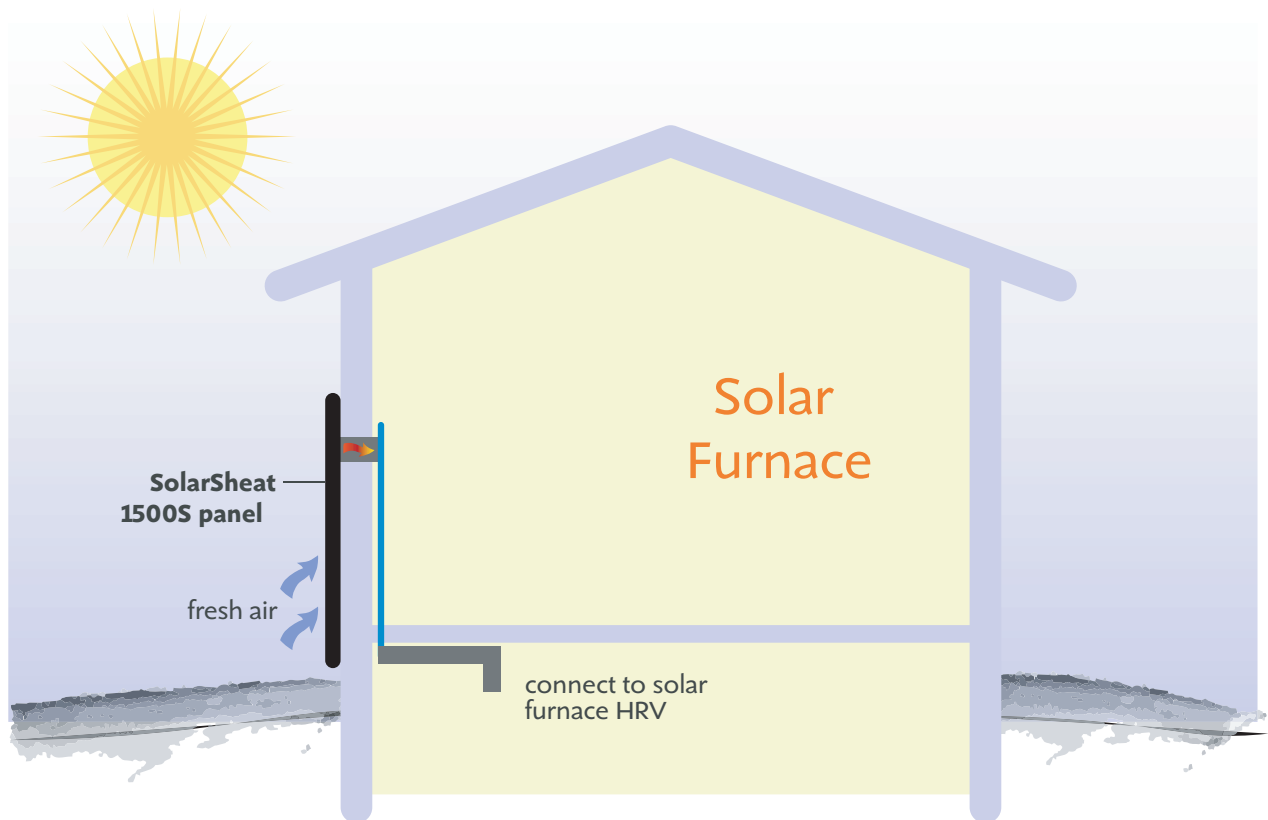

© 2005. Your Solar Home Inc. All rights reserved.

299 Applewood Crescent, Unit 4, Vaughan, Ontario L4K 4E7
tel: 905.669.2212 or 866.556.5504 www.yoursolarhome.com