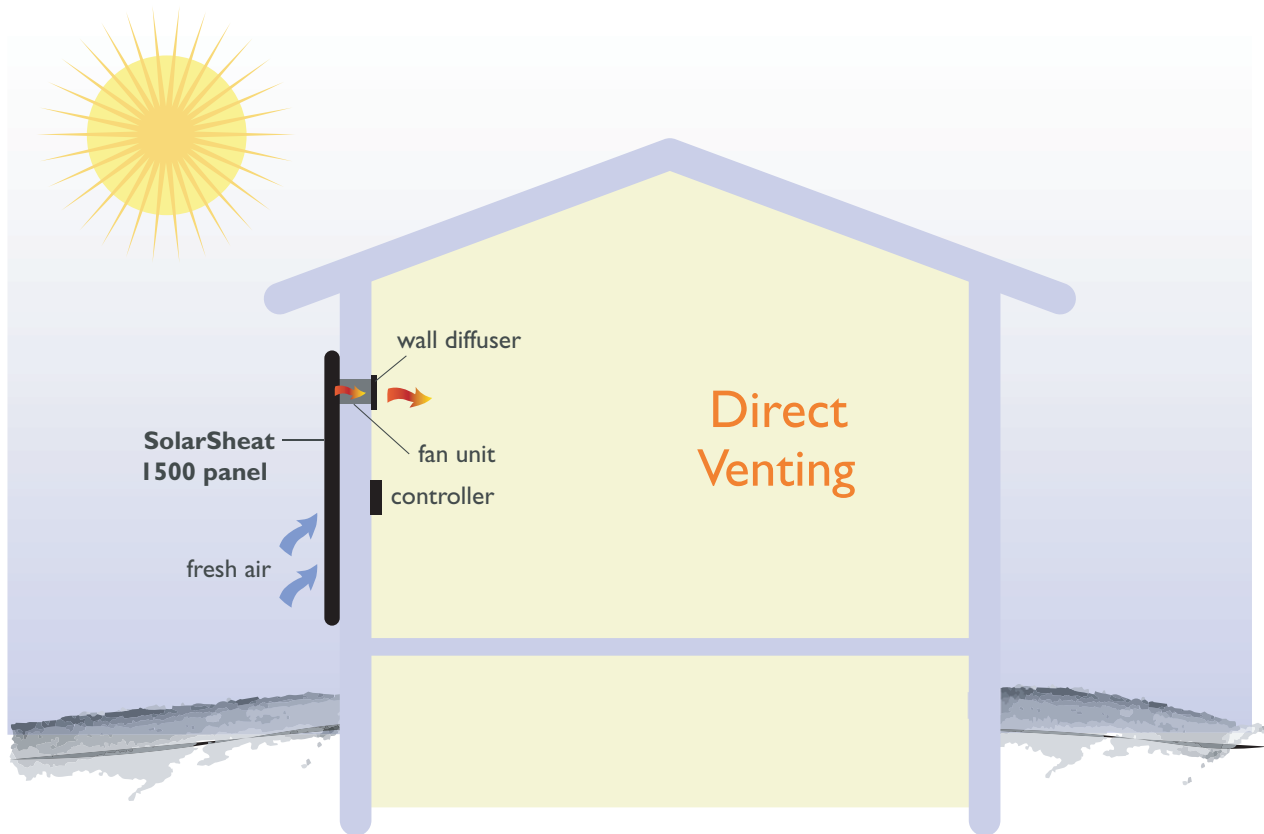

Individual Home Installation

How it works: The SolarSheat 1500 panel heats fresh, outside air. The amount of heat produced is based on the volume of air passing through the solar panels and the degree of sunshine. Fresh air is preheated from the sun and forced into the room. The SolarSheat is a supplemental heating system. It does not work at night. No AC electricity is required.

Direct Venting into a Room - SolarSheat 1500.

299 Applewood Crescent, Unit 4, Vaughan, Ontario L4K 4E7
tel: 905.669.2212 or 866.556.5504 www.yoursolarhome.com

© 2005. Your Solar Home Inc. All rights reserved.